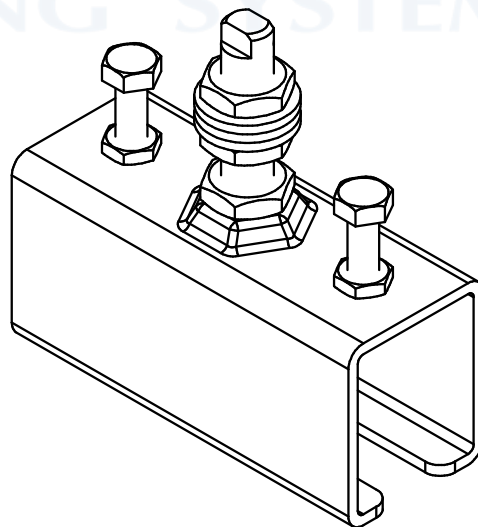

MANTION  
SLIDING SYSTEMS

Manchon support tige courte  
Matière: Acier

Jointing bracket with short rod  
Material: Steel

7, rue Gay Lussac  
25000 BESANCON

Référence  
Item Nr: **3531MC**

Rail associé  
Combined track: **3530**